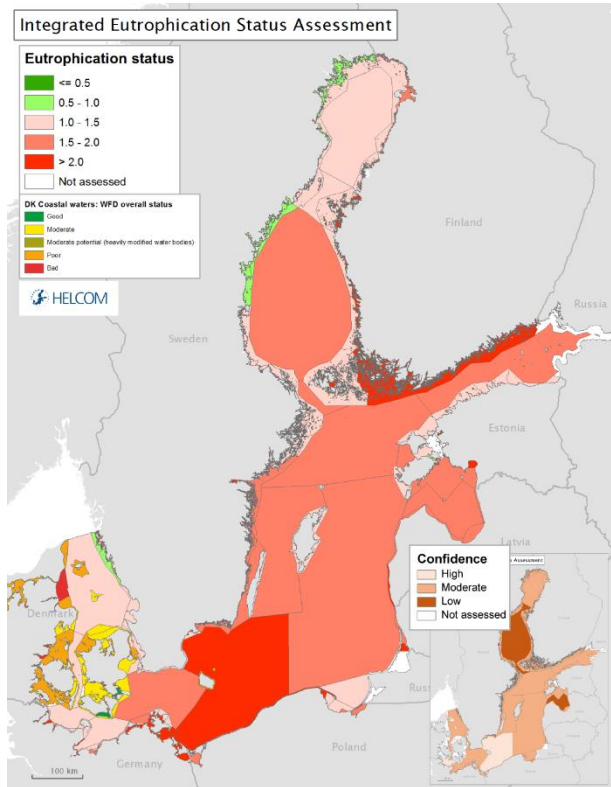

Integrated assessment map (eutrophication)