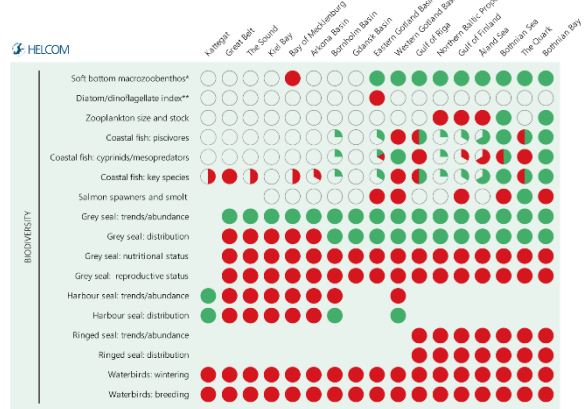

STATUS OF BIODIVERSITY CORE INDICATORS IN THE SUB-BASINS OF THE BALTIC SEA